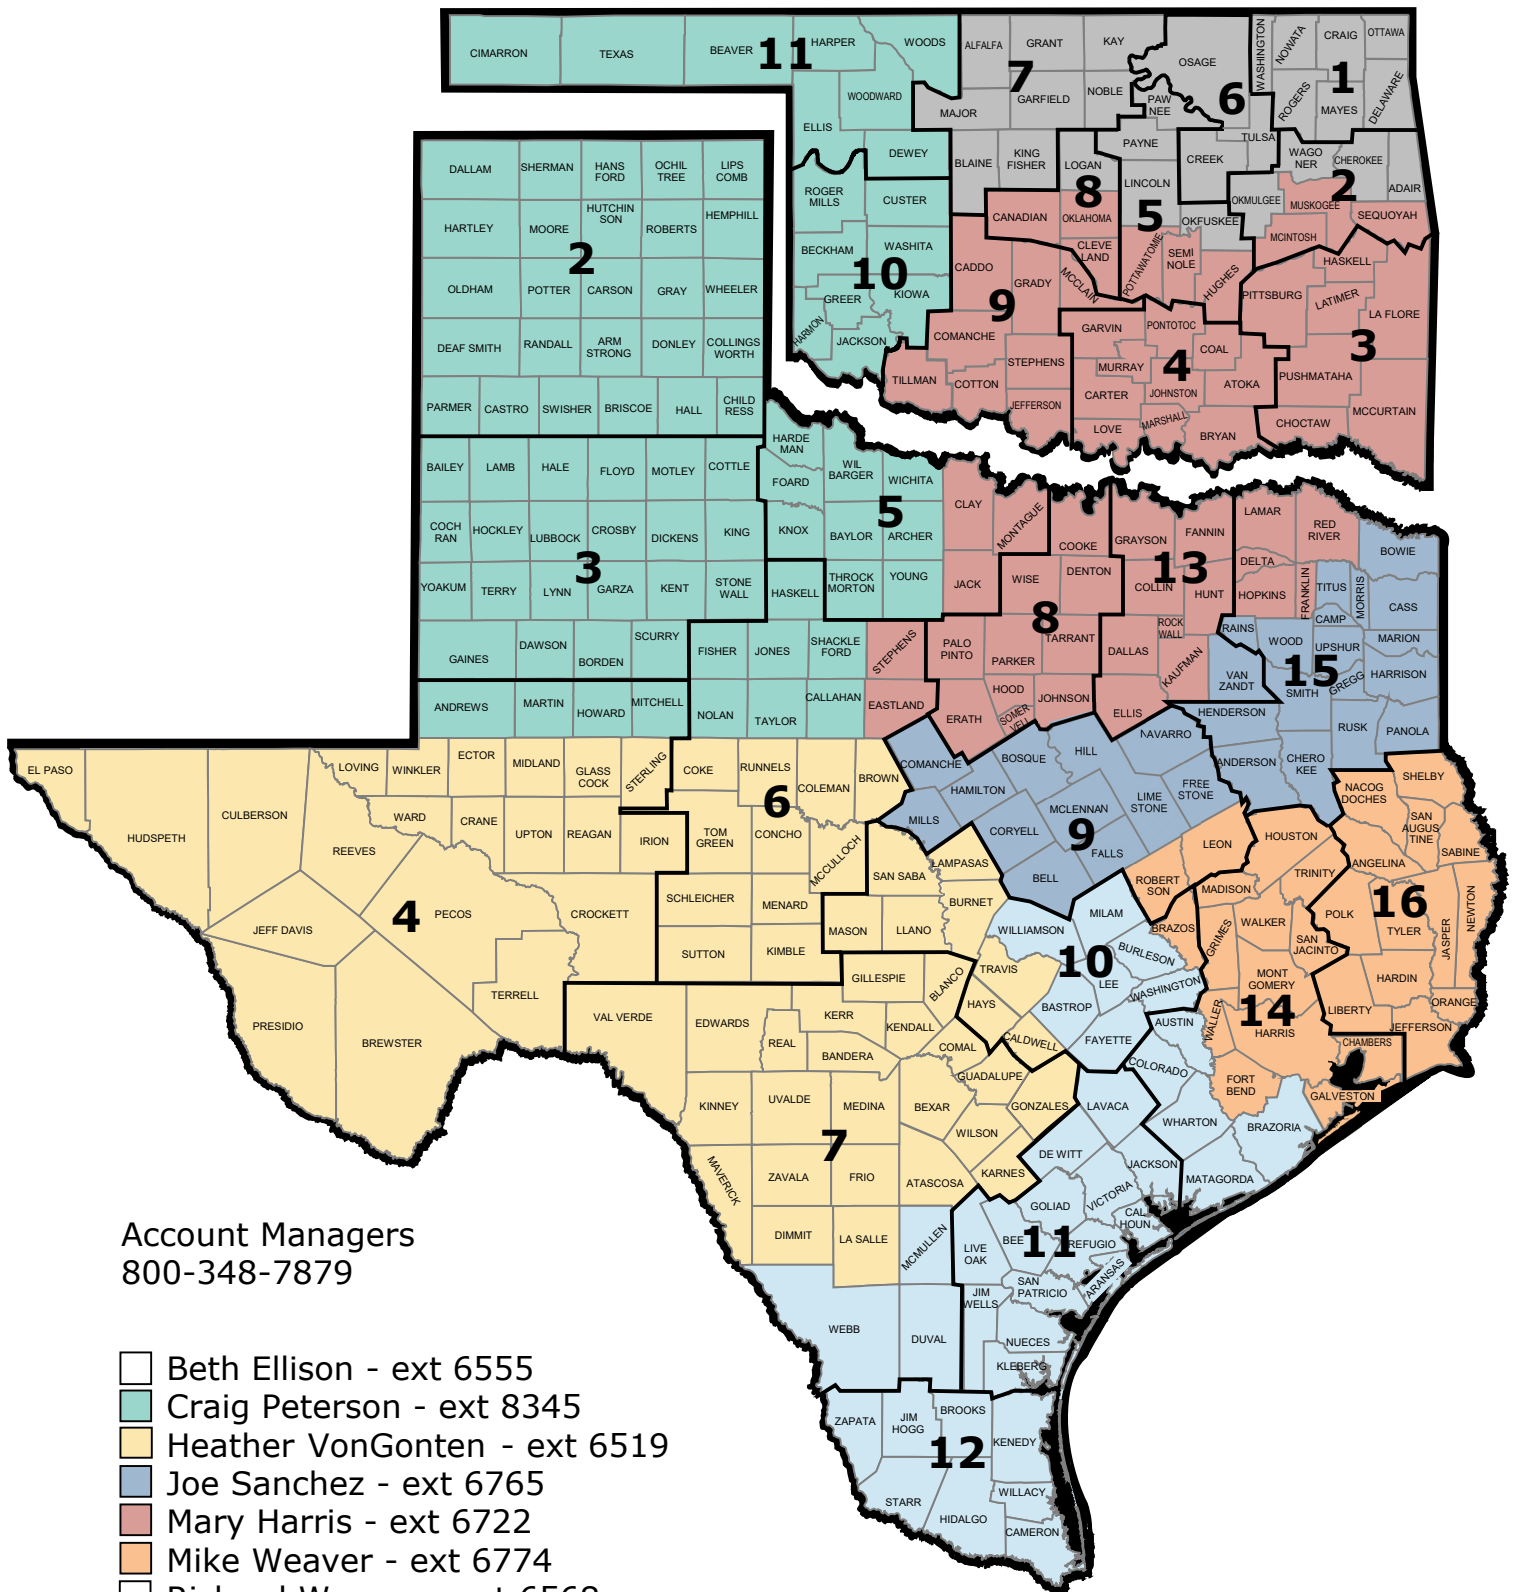

Texas - Oklahoma Map 2018

Account Managers
800-348-7879

- Beth Ellison - ext 6555
- Craig Peterson - ext 8345
- Heather VonGonten - ext 6519
- Joe Sanchez - ext 6765
- Mary Harris - ext 6722
- Mike Weaver - ext 6774
- Richard Weaver - ext 6568
- Victor Diaz - ext 6793